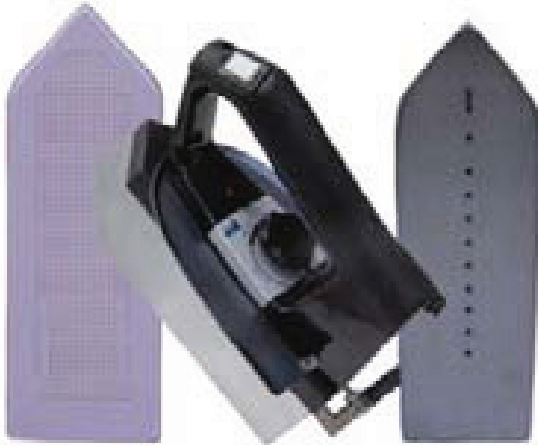

Electric / Steam Presses

Seam Buster RV - 500

- This slim press is used to bust seams on trousers and sleeves
- Temperature tolerance of +/-2°C facilitates pressing on all kinds of fabrics

| Model | Temp. | Weight | Temp. |
|---------|-------------|--------|-------------|
| | | | Tolerance |
| | (degrees C) | (kgs) | (degrees C) |
| RV 2128 | 0-235 | 1.9 | 2 |

Professional Steam Iron RF-1

- Cork handle
- Steam guard
- Micro-switch adaptation for left-handers

| Model | Voltage | Power | Weight |
|-------|-----------|---------|--------|
| | (volts) | (kw) | (kgs) |
| RF1 | 120 x 115 | 220/240 | 1.75 |

Gravity Feed Iron RG-520 A/B

- New Drop Type with non-boiling system allows for ease of use
- Low in cost and requires minimal space
- Being light in weight, this machine can be used for heavy ironing
- Slim Lined design increases practical elegance and permits powerful steaming

Ramsons Penguin Press RV PEN-3500

- Heat proof bakelite handle
- Precision control of temperature
- Steam regulator to control the flow rate
- Complete dry steam through specially designed base

| Model | Voltage | Power | Weight |
|-------------|---------|-------|--------|
| | (volts) | (kw) | (kgs) |
| RV PEN 3500 | 110/220 | 1.20 | 2.6 |